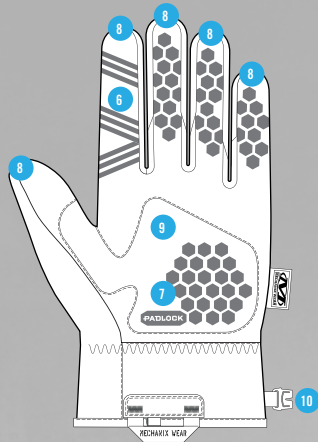

REALTREE EDGE™ SUB35

COLD WEATHER HAND PROTECTION

Mechanix Wear's SUB35™ Realtree Edge™ 3M™ Thinsulate™ waterproof, abrasion-resistant, heavy-duty work glove features a touchscreen-compatible palm.

FEATURES

- 1 Extended hook and loop top closure secures comfortable to your wrist
- 2 Realtree Edge™ camouflage pattern allows you to blend in with the terrain
- 3 40g 3M Thinsulate™ efficiently traps heat, keeping hands warm
- 4 Waterproof barrier keeps your hands dry and warm in rain, sleet or snow
- 5 Abrasion-resistant thumb saddle reinforcement for heavy lifting
- 6 Ergonomic trigger finger design for precision and control
- 7 Padlock™ no-slip silicon print improves your grip performance in the field
- 8 Durable synthetic leather infused with touchscreen technology to control your devices
- 9 3mm foam palm padding provides comfort and relief when padding your working day
- 10 Reinforced heel patch provides extra cushioning and grip

SIZE

COLOR

REALTREE EDGE™ SUB35