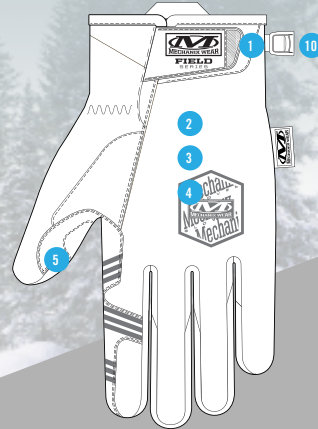

REALTREE EDGE™ SUB35

COLD WEATHER HAND PROTECTION

Mechanix Wear's SUB35™ Realtree Edge™ 3M™ Thinsulate™ waterproof, abrasion-resistant, heavy-duty work glove features a touchscreen-compatible palm.

FEATURES

- 1 Extended hook and loop top closure secures comfortable to your wrist
- 2 Realtree Edge™ camouflage pattern allows you to blend in with the terrain
- 3 40g 3M Thinsulate™ efficiently traps heat, keeping hands warm
- 4 Waterproof barrier keeps your hands dry and warm in rain, sleet or snow
- 5 Abrasion-resistant thumb saddle reinforcement for heavy lifting
- 6 Ergonomic trigger finger design for precision and control
- 7 Padlock™ no-slip silicon print improves your grip performance in the field
- 8 Durable synthetic leather infused with touchscreen technology to control your devices
- 9 3mm foam palm padding provides comfort and relief when padding your working day
- 10 Reinforced heel patch provides extra cushioning and grip

SIZE

COLOR

REALTREE EDGE™ SUB35